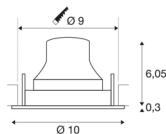

NUMINOS® MOVE S

black / white recessed ceiling light, 2700K 40°

TECHNICAL DATA

Item no.:	1005323
Number of different light outlets	1
Secondary power / secondary voltage	250mA
Height	6.35 cm
Diameter	10 cm
Installation diameter	9 cm
Installation depth	8.5 cm
Net weight	0.19 kg
Gross weight	0.203 kg
IP Code	IP 20
Safety class	III
Impact resistance class	IK02
Impact resistance	0,2 Joule
Assembly	Recessed
Assembly details	Ceiling
Wattage	8.6 W
Lumen	720 lm
Colour temperature	2700 Kelvin
Beam angle	40 °
Color	black
CRI	90
UGR ≤	19