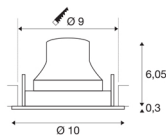

TECHNICAL DATA

Item no.:	1005325
Number of different light outlets	1
Secondary power / secondary voltage	250mA
Height	6.35 cm
Diameter	10 cm
Installation diameter	9 cm
Installation depth	8.5 cm
Net weight	0.19 kg
Gross weight	0.203 kg
IP Code	IP 20
Safety class	III
Impact resistance class	IK02
Impact resistance	0,2 Joule
Assembly	Recessed
Assembly details	Ceiling
Wattage	8.6 W
Lumen	670 lm
Colour temperature	2700 Kelvin
Beam angle	55 °
Color	black
CRI	90
UGR ≤	22