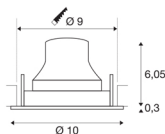

NUMINOS® MOVE S

black / white recessed ceiling light, 2700K 55°

TECHNICAL DATA

Item no.:	1005326
Number of different light outlets	1
Secondary power / secondary voltage	250mA
Height	6.35 cm
Diameter	10 cm
Installation diameter	9 cm
Installation depth	8.5 cm
Net weight	0.19 kg
Gross weight	0.203 kg
IP Code	IP 20
Safety class	III
Impact resistance class	IK02
Impact resistance	0,2 Joule
Assembly	Recessed
Assembly details	Ceiling
Wattage	8.6 W
Lumen	720 lm
Colour temperature	2700 Kelvin
Beam angle	55 °
Color	black
CRI	90
UGR ≤	22