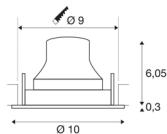

TECHNICAL DATA

Item no.:	1005327
Number of different light outlets	1
Secondary power / secondary voltage	250mA
Height	6.35 cm
Diameter	10 cm
Installation diameter	9 cm
Installation depth	8.5 cm
Net weight	0.19 kg
Gross weight	0.203 kg
IP Code	IP 20
Safety class	III
Impact resistance class	IK02
Impact resistance	0,2 Joule
Assembly	Recessed
Assembly details	Ceiling
Wattage	8.6 W
Lumen	690 lm
Colour temperature	2700 Kelvin
Beam angle	55 °
Color	black
CRI	90
UGR ≤	22