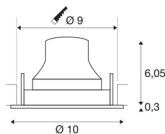

## TECHNICAL DATA

Item no.:	1005328
Number of different light outlets	1
Secondary power / secondary voltage	250mA
Height	6.35 cm
Diameter	10 cm
Installation diameter	9 cm
Installation depth	8.5 cm
Net weight	0.19 kg
Gross weight	0.203 kg
IP Code	IP 20
Safety class	III
Impact resistance class	IK02
Impact resistance	0,2 Joule
Assembly	Recessed
Assembly details	Ceiling
Wattage	8.6 W
Lumen	670 lm
Colour temperature	2700 Kelvin
Beam angle	20 °
Color	white
CRI	90
UGR ≤	19