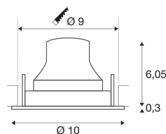

## TECHNICAL DATA

Item no.:	1005329
Number of different light outlets	1
Secondary power / secondary voltage	250mA
Height	6.35 cm
Diameter	10 cm
Installation diameter	9 cm
Installation depth	8.5 cm
Net weight	0.19 kg
Gross weight	0.203 kg
IP Code	IP 20
Safety class	III
Impact resistance class	IK02
Impact resistance	0,2 Joule
Assembly	Recessed
Assembly details	Ceiling
Wattage	8.6 W
Lumen	720 lm
Colour temperature	2700 Kelvin
Beam angle	20 °
Color	white
CRI	90
UGR ≤	19