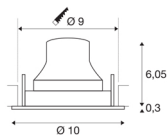

TECHNICAL DATA

Item no.:	1005331
Number of different light outlets	1
Secondary power / secondary voltage	250mA
Height	6.35 cm
Diameter	10 cm
Installation diameter	9 cm
Installation depth	8.5 cm
Net weight	0.19 kg
Gross weight	0.203 kg
IP Code	IP 20
Safety class	III
Impact resistance class	IK02
Impact resistance	0,2 Joule
Assembly	Recessed
Assembly details	Ceiling
Wattage	8.6 W
Lumen	670 lm
Colour temperature	2700 Kelvin
Beam angle	40 °
Color	white
CRI	90
UGR ≤	19