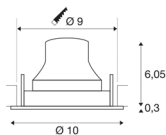

## TECHNICAL DATA

Item no.:	1005332
Number of different light outlets	1
Secondary power / secondary voltage	250mA
Height	6.35 cm
Diameter	10 cm
Installation diameter	9 cm
Installation depth	8.5 cm
Net weight	0.19 kg
Gross weight	0.203 kg
IP Code	IP 20
Safety class	III
Impact resistance class	IK02
Impact resistance	0,2 Joule
Assembly	Recessed
Assembly details	Ceiling
Wattage	8.6 W
Lumen	720 lm
Colour temperature	2700 Kelvin
Beam angle	40 °
Color	white
CRI	90
UGR ≤	19