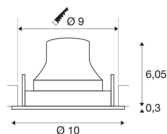

TECHNICAL DATA

Item no.:	1005333
Number of different light outlets	1
Secondary power / secondary voltage	250mA
Height	6.35 cm
Diameter	10 cm
Installation diameter	9 cm
Installation depth	8.5 cm
Net weight	0.19 kg
Gross weight	0.203 kg
IP Code	IP 20
Safety class	III
Impact resistance class	IK02
Impact resistance	0,2 Joule
Assembly	Recessed
Assembly details	Ceiling
Wattage	8.6 W
Lumen	690 lm
Colour temperature	2700 Kelvin
Beam angle	40 °
Color	white
CRI	90
UGR ≤	19