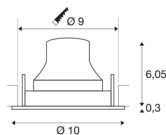

NUMINOS® MOVE S

white / black recessed ceiling light, 2700K 55°

TECHNICAL DATA

Item no.:	1005334
Number of different light outlets	1
Secondary power / secondary voltage	250mA
Height	6.35 cm
Diameter	10 cm
Installation diameter	9 cm
Installation depth	8.5 cm
Net weight	0.19 kg
Gross weight	0.203 kg
IP Code	IP 20
Safety class	III
Impact resistance class	IK02
Impact resistance	0,2 Joule
Assembly	Recessed
Assembly details	Ceiling
Wattage	8.6 W
Lumen	670 lm
Colour temperature	2700 Kelvin
Beam angle	55 °
Color	white
CRI	90
UGR ≤	22