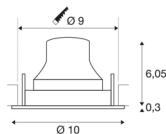

NUMINOS® MOVE S

white recessed ceiling light, 2700K 55°

TECHNICAL DATA

Item no.:	1005335
Number of different light outlets	1
Secondary power / secondary voltage	250mA
Height	6.35 cm
Diameter	10 cm
Installation diameter	9 cm
Installation depth	8.5 cm
Net weight	0.19 kg
Gross weight	0.203 kg
IP Code	IP 20
Safety class	III
Impact resistance class	IK02
Impact resistance	0,2 Joule
Assembly	Recessed
Assembly details	Ceiling
Wattage	8.6 W
Lumen	720 lm
Colour temperature	2700 Kelvin
Beam angle	55 °
Color	white
CRI	90
UGR ≤	22