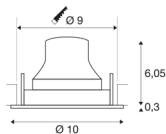

NUMINOS® MOVE S

white / chrome recessed ceiling light, 2700K 55°

TECHNICAL DATA

Item no.:	1005336
Number of different light outlets	1
Secondary power / secondary voltage	250mA
Height	6.35 cm
Diameter	10 cm
Installation diameter	9 cm
Installation depth	8.5 cm
Net weight	0.19 kg
Gross weight	0.203 kg
IP Code	IP 20
Safety class	III
Impact resistance class	IK02
Impact resistance	0,2 Joule
Assembly	Recessed
Assembly details	Ceiling
Wattage	8.6 W
Lumen	690 lm
Colour temperature	2700 Kelvin
Beam angle	55 °
Color	white
CRI	90
UGR ≤	22