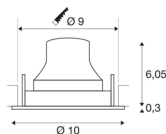

## TECHNICAL DATA

Item no.:	1005343
Number of different light outlets	1
Secondary power / secondary voltage	250mA
Height	6.35 cm
Diameter	10 cm
Installation diameter	9 cm
Installation depth	8.5 cm
Net weight	0.19 kg
Gross weight	0.203 kg
IP Code	IP 20
Safety class	III
Impact resistance class	IK02
Impact resistance	0,2 Joule
Assembly	Recessed
Assembly details	Ceiling
Wattage	8.6 W
Lumen	690 lm
Colour temperature	3000 Kelvin
Beam angle	55 °
Color	black
CRI	90
UGR ≤	22