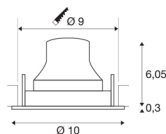

NUMINOS® MOVE S

white / black recessed ceiling light, 3000K 20°

TECHNICAL DATA

Item no.:	1005346
Number of different light outlets	1
Secondary power / secondary voltage	250mA
Height	6.35 cm
Diameter	10 cm
Installation diameter	9 cm
Installation depth	8.5 cm
Net weight	0.19 kg
Gross weight	0.203 kg
IP Code	IP 20
Safety class	III
Impact resistance class	IK02
Impact resistance	0,2 Joule
Assembly	Recessed
Assembly details	Ceiling
Wattage	8.6 W
Lumen	690 lm
Colour temperature	3000 Kelvin
Beam angle	20 °
Color	white
CRI	90
UGR ≤	19