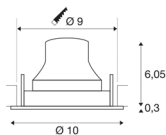

NUMINOS® MOVE S

white / black recessed ceiling light, 3000K 40°

TECHNICAL DATA

Item no.:	1005349
Number of different light outlets	1
Secondary power / secondary voltage	250mA
Height	6.35 cm
Diameter	10 cm
Installation diameter	9 cm
Installation depth	8.5 cm
Net weight	0.19 kg
Gross weight	0.203 kg
IP Code	IP 20
Safety class	III
Impact resistance class	IK02
Impact resistance	0,2 Joule
Assembly	Recessed
Assembly details	Ceiling
Wattage	8.6 W
Lumen	690 lm
Colour temperature	3000 Kelvin
Beam angle	40 °
Color	white
CRI	90
UGR ≤	19