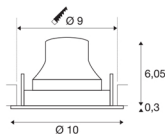

NUMINOS® MOVE S

white recessed ceiling light, 3000K 40°

TECHNICAL DATA

Item no.:	1005350
Number of different light outlets	1
Secondary power / secondary voltage	250mA
Height	6.35 cm
Diameter	10 cm
Installation diameter	9 cm
Installation depth	8.5 cm
Net weight	0.19 kg
Gross weight	0.203 kg
IP Code	IP 20
Safety class	III
Impact resistance class	IK02
Impact resistance	0,2 Joule
Assembly	Recessed
Assembly details	Ceiling
Wattage	8.6 W
Lumen	730 lm
Colour temperature	3000 Kelvin
Beam angle	40 °
Color	white
CRI	90
UGR ≤	19