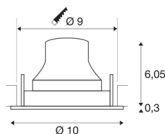

TECHNICAL DATA

Item no.:	1005351
Number of different light outlets	1
Secondary power / secondary voltage	250mA
Height	6.35 cm
Diameter	10 cm
Installation diameter	9 cm
Installation depth	8.5 cm
Net weight	0.19 kg
Gross weight	0.203 kg
IP Code	IP 20
Safety class	III
Impact resistance class	IK02
Impact resistance	0,2 Joule
Assembly	Recessed
Assembly details	Ceiling
Wattage	8.6 W
Lumen	700 lm
Colour temperature	3000 Kelvin
Beam angle	40 °
Color	white
CRI	90
UGR ≤	19