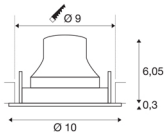

TECHNICAL DATA

Item no.:	1005352
Number of different light outlets	1
Secondary power / secondary voltage	250mA
Height	6.35 cm
Diameter	10 cm
Installation diameter	9 cm
Installation depth	8.5 cm
Net weight	0.19 kg
Gross weight	0.203 kg
IP Code	IP 20
Safety class	III
Impact resistance class	IK02
Impact resistance	0,2 Joule
Assembly	Recessed
Assembly details	Ceiling
Wattage	8.6 W
Lumen	690 lm
Colour temperature	3000 Kelvin
Beam angle	55 °
Color	white
CRI	90
UGR ≤	22