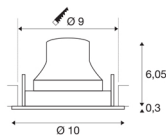

NUMINOS® MOVE S

white recessed ceiling light, 3000K 55°

TECHNICAL DATA

Item no.:	1005353
Number of different light outlets	1
Secondary power / secondary voltage	250mA
Height	6.35 cm
Diameter	10 cm
Installation diameter	9 cm
Installation depth	8.5 cm
Net weight	0.19 kg
Gross weight	0.203 kg
IP Code	IP 20
Safety class	III
Impact resistance class	IK02
Impact resistance	0,2 Joule
Assembly	Recessed
Assembly details	Ceiling
Wattage	8.6 W
Lumen	730 lm
Colour temperature	3000 Kelvin
Beam angle	55 °
Color	white
CRI	90
UGR ≤	22