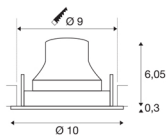

TECHNICAL DATA

Item no.:	1005354
Number of different light outlets	1
Secondary power / secondary voltage	250mA
Height	6.35 cm
Diameter	10 cm
Installation diameter	9 cm
Installation depth	8.5 cm
Net weight	0.19 kg
Gross weight	0.203 kg
IP Code	IP 20
Safety class	III
Impact resistance class	IK02
Impact resistance	0,2 Joule
Assembly	Recessed
Assembly details	Ceiling
Wattage	8.6 W
Lumen	700 lm
Colour temperature	3000 Kelvin
Beam angle	55 °
Color	white
CRI	90
UGR ≤	22