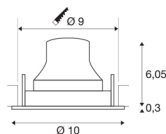

TECHNICAL DATA

Item no.:	1005355
Number of different light outlets	1
Secondary power / secondary voltage	250mA
Height	6.35 cm
Diameter	10 cm
Installation diameter	9 cm
Installation depth	8.5 cm
Net weight	0.19 kg
Gross weight	0.203 kg
IP Code	IP 20
Safety class	III
Impact resistance class	IK02
Impact resistance	0,2 Joule
Assembly	Recessed
Assembly details	Ceiling
Wattage	8.6 W
Lumen	730 lm
Colour temperature	4000 Kelvin
Beam angle	20 °
Color	black
CRI	90
UGR ≤	19