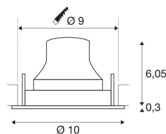

NUMINOS® MOVE S

black / white recessed ceiling light, 4000K 20°

TECHNICAL DATA

Item no.:	1005356
Number of different light outlets	1
Secondary power / secondary voltage	250mA
Height	6.35 cm
Diameter	10 cm
Installation diameter	9 cm
Installation depth	8.5 cm
Net weight	0.19 kg
Gross weight	0.203 kg
IP Code	IP 20
Safety class	III
Impact resistance class	IK02
Impact resistance	0,2 Joule
Assembly	Recessed
Assembly details	Ceiling
Wattage	8.6 W
Lumen	790 lm
Colour temperature	4000 Kelvin
Beam angle	20 °
Color	black
CRI	90
UGR ≤	19