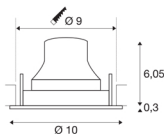

TECHNICAL DATA

Item no.:	1005357
Number of different light outlets	1
Secondary power / secondary voltage	250mA
Height	6.35 cm
Diameter	10 cm
Installation diameter	9 cm
Installation depth	8.5 cm
Net weight	0.19 kg
Gross weight	0.203 kg
IP Code	IP 20
Safety class	III
Impact resistance class	IK02
Impact resistance	0,2 Joule
Assembly	Recessed
Assembly details	Ceiling
Wattage	8.6 W
Lumen	750 lm
Colour temperature	4000 Kelvin
Beam angle	20 °
Color	black
CRI	90
UGR ≤	19