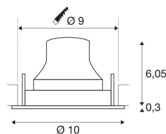

NUMINOS® MOVE S

black / white recessed ceiling light, 4000K 40°

TECHNICAL DATA

Item no.:	1005359
Number of different light outlets	1
Secondary power / secondary voltage	250mA
Height	6.35 cm
Diameter	10 cm
Installation diameter	9 cm
Installation depth	8.5 cm
Net weight	0.19 kg
Gross weight	0.203 kg
IP Code	IP 20
Safety class	III
Impact resistance class	IK02
Impact resistance	0,2 Joule
Assembly	Recessed
Assembly details	Ceiling
Wattage	8.6 W
Lumen	790 lm
Colour temperature	4000 Kelvin
Beam angle	40 °
Color	black
CRI	90
UGR ≤	19