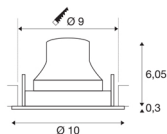

TECHNICAL DATA

Item no.:	1005360
Number of different light outlets	1
Secondary power / secondary voltage	250mA
Height	6.35 cm
Diameter	10 cm
Installation diameter	9 cm
Installation depth	8.5 cm
Net weight	0.19 kg
Gross weight	0.203 kg
IP Code	IP 20
Safety class	III
Impact resistance class	IK02
Impact resistance	0,2 Joule
Assembly	Recessed
Assembly details	Ceiling
Wattage	8.6 W
Lumen	750 lm
Colour temperature	4000 Kelvin
Beam angle	40 °
Color	black
CRI	90
UGR ≤	19