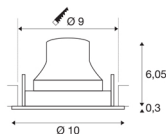

TECHNICAL DATA

Item no.:	1005361
Number of different light outlets	1
Secondary power / secondary voltage ^e	250mA
Height	6.35 cm
Diameter	10 cm
Installation diameter	9 cm
Installation depth	8.5 cm
Net weight	0.19 kg
Gross weight	0.203 kg
IP Code	IP 20
Safety class	III
Impact resistance class	IK02
Impact resistance	0,2 Joule
Assembly	Recessed
Assembly details	Ceiling
Wattage	8.6 W
Lumen	730 lm
Colour temperature	4000 Kelvin
Beam angle	55 °
Color	black
CRI	90
UGR ≤	22