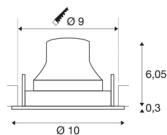

## TECHNICAL DATA

Item no.:	1005362
Number of different light outlets	1
Secondary power / secondary voltage	250mA
Height	6.35 cm
Diameter	10 cm
Installation diameter	9 cm
Installation depth	8.5 cm
Net weight	0.19 kg
Gross weight	0.203 kg
IP Code	IP 20
Safety class	III
Impact resistance class	IK02
Impact resistance	0,2 Joule
Assembly	Recessed
Assembly details	Ceiling
Wattage	8.6 W
Lumen	790 lm
Colour temperature	4000 Kelvin
Beam angle	55 °
Color	black
CRI	90
UGR ≤	22