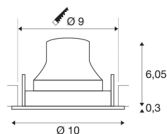

TECHNICAL DATA

Item no.:	1005363
Number of different light outlets	1
Secondary power / secondary voltage	250mA
Height	6.35 cm
Diameter	10 cm
Installation diameter	9 cm
Installation depth	8.5 cm
Net weight	0.19 kg
Gross weight	0.203 kg
IP Code	IP 20
Safety class	III
Impact resistance class	IK02
Impact resistance	0,2 Joule
Assembly	Recessed
Assembly details	Ceiling
Wattage	8.6 W
Lumen	750 lm
Colour temperature	4000 Kelvin
Beam angle	55 °
Color	black
CRI	90
UGR ≤	22