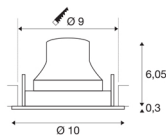

TECHNICAL DATA

Item no.:	1005364
Number of different light outlets	1
Secondary power / secondary voltage	250mA
Height	6.35 cm
Diameter	10 cm
Installation diameter	9 cm
Installation depth	8.5 cm
Net weight	0.19 kg
Gross weight	0.203 kg
IP Code	IP 20
Safety class	III
Impact resistance class	IK02
Impact resistance	0,2 Joule
Assembly	Recessed
Assembly details	Ceiling
Wattage	8.6 W
Lumen	730 lm
Colour temperature	4000 Kelvin
Beam angle	20 °
Color	white
CRI	90
UGR ≤	19