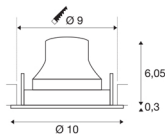

TECHNICAL DATA

Item no.:	1005365
Number of different light outlets	1
Secondary power / secondary voltage	250mA
Height	6.35 cm
Diameter	10 cm
Installation diameter	9 cm
Installation depth	8.5 cm
Net weight	0.19 kg
Gross weight	0.203 kg
IP Code	IP 20
Safety class	III
Impact resistance class	IK02
Impact resistance	0,2 Joule
Assembly	Recessed
Assembly details	Ceiling
Wattage	8.6 W
Lumen	790 lm
Colour temperature	4000 Kelvin
Beam angle	20 °
Color	white
CRI	90
UGR ≤	19