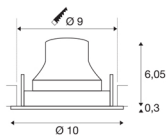

TECHNICAL DATA

Item no.:	1005366
Number of different light outlets	1
Secondary power / secondary voltage	250mA
Height	6.35 cm
Diameter	10 cm
Installation diameter	9 cm
Installation depth	8.5 cm
Net weight	0.19 kg
Gross weight	0.203 kg
IP Code	IP 20
Safety class	III
Impact resistance class	IK02
Impact resistance	0,2 Joule
Assembly	Recessed
Assembly details	Ceiling
Wattage	8.6 W
Lumen	750 lm
Colour temperature	4000 Kelvin
Beam angle	20 °
Color	white
CRI	90
UGR ≤	19