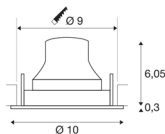

NUMINOS® MOVE S

white / black recessed ceiling light, 4000K 40°

TECHNICAL DATA

Item no.:	1005367
Number of different light outlets	1
Secondary power / secondary voltage	250mA
Height	6.35 cm
Diameter	10 cm
Installation diameter	9 cm
Installation depth	8.5 cm
Net weight	0.19 kg
Gross weight	0.203 kg
IP Code	IP 20
Safety class	III
Impact resistance class	IK02
Impact resistance	0,2 Joule
Assembly	Recessed
Assembly details	Ceiling
Wattage	8.6 W
Lumen	730 lm
Colour temperature	4000 Kelvin
Beam angle	40 °
Color	white
CRI	90
UGR ≤	19