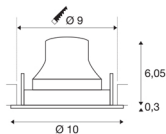

NUMINOS® MOVE S

white recessed ceiling light, 4000K 40°

TECHNICAL DATA

Item no.:	1005368
Number of different light outlets	1
Secondary power / secondary voltage	250mA
Height	6.35 cm
Diameter	10 cm
Installation diameter	9 cm
Installation depth	8.5 cm
Net weight	0.19 kg
Gross weight	0.203 kg
IP Code	IP 20
Safety class	III
Impact resistance class	IK02
Impact resistance	0,2 Joule
Assembly	Recessed
Assembly details	Ceiling
Wattage	8.6 W
Lumen	790 lm
Colour temperature	4000 Kelvin
Beam angle	40 °
Color	white
CRI	90
UGR ≤	19