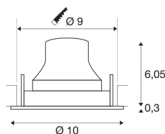

NUMINOS® MOVE S

white / chrome recessed ceiling light, 4000K 40°

TECHNICAL DATA

Item no.:	1005369
Number of different light outlets	1
Secondary power / secondary voltage	250mA
Height	6.35 cm
Diameter	10 cm
Installation diameter	9 cm
Installation depth	8.5 cm
Net weight	0.19 kg
Gross weight	0.203 kg
IP Code	IP 20
Safety class	III
Impact resistance class	IK02
Impact resistance	0,2 Joule
Assembly	Recessed
Assembly details	Ceiling
Wattage	8.6 W
Lumen	750 lm
Colour temperature	4000 Kelvin
Beam angle	40 °
Color	white
CRI	90
UGR ≤	19