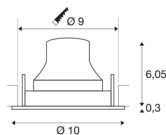

TECHNICAL DATA

Item no.:	1005370
Number of different light outlets	1
Secondary power / secondary voltage	250mA
Height	6.35 cm
Diameter	10 cm
Installation diameter	9 cm
Installation depth	8.5 cm
Net weight	0.19 kg
Gross weight	0.203 kg
IP Code	IP 20
Safety class	III
Impact resistance class	IK02
Impact resistance	0,2 Joule
Assembly	Recessed
Assembly details	Ceiling
Wattage	8.6 W
Lumen	730 lm
Colour temperature	4000 Kelvin
Beam angle	55 °
Color	white
CRI	90
UGR ≤	22