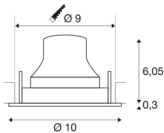

## TECHNICAL DATA

Item no.:	1005371
Number of different light outlets	1
Secondary power / secondary voltage	250mA
Height	6.35 cm
Diameter	10 cm
Installation diameter	9 cm
Installation depth	8.5 cm
Net weight	0.19 kg
Gross weight	0.203 kg
IP Code	IP 20
Safety class	III
Impact resistance class	IK02
Impact resistance	0,2 Joule
Assembly	Recessed
Assembly details	Ceiling
Wattage	8.6 W
Lumen	790 lm
Colour temperature	4000 Kelvin
Beam angle	55 °
Color	white
CRI	90
UGR ≤	22