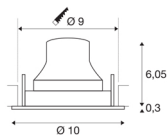

## TECHNICAL DATA

Item no.:	1005372
Number of different light outlets	1
Secondary power / secondary voltage	250mA
Height	6.35 cm
Diameter	10 cm
Installation diameter	9 cm
Installation depth	8.5 cm
Net weight	0.19 kg
Gross weight	0.203 kg
IP Code	IP 20
Safety class	III
Impact resistance class	IK02
Impact resistance	0,2 Joule
Assembly	Recessed
Assembly details	Ceiling
Wattage	8.6 W
Lumen	750 lm
Colour temperature	4000 Kelvin
Beam angle	55 °
Color	white
CRI	90
UGR ≤	22