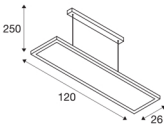

WORKLIGHT DALI

black pendant light, 57W 4000K 80°

TECHNICAL DATA

Item no.:	1005395
Number of different light outlets	2
Primary nominal voltage	200-240V ~50/60Hz mA/V
Secondary power / secondary voltage^e	1550mA
Length	120 cm
Pendant length	250 cm
Width	26 cm
Height	3 cm
Net weight	5.787 kg
Gross weight	7.953 kg
IP Code	IP 20
Safety class	I
Impact resistance class	IK02
Impact resistance	0,2 Joule
Assembly	Surface
Assembly details	Ceiling
Dimmable	Yes
Dimming technology	DALI
Wattage	57 W
Lumen	5000 lm
Colour temperature	4000 Kelvin
Beam angle	80 °