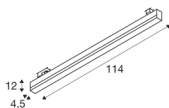

SIGHT TRACK

silver 3-phase spot, CCT

SIGHT is the modern wall and ceiling light for surface mounting or busbar. The light made of aluminium and acrylic in the colour grey cuts a professional figure everywhere. In addition, SIGHT Track is also extremely sustainable with its LED lifespan of 30,000 hours. Experience SIGHT in action and convince yourself of a successful lighting experience.

TECHNICAL DATA

Item no.:	1005402
Primary nominal voltage	220-240V ~50/60Hz mA/V
Secondary power / secondary voltage	700mA
Length	114 cm
Width	4,5 cm
Height	12 cm
Net weight	2 kg
Gross weight	2,14 kg
IP Code	IP 20
Safety class	I
Assembly details	Track Ceiling
Wattage	37 W
Colour temperature	3000/4000 Kelvin
Beam angle	120 °
Color	grey
CRI	90
LXXBXX data	L70B50
Minimum ambient temperature	-20 °C
Maximum ambient temperature	40 °C
BIG WHITE Page	450