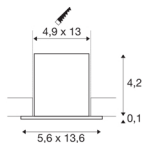

MILANDOS 4

white recessed ceiling light, 2700K 45°

TECHNICAL DATA

Item no.:	1005409
Secondary power / secondary voltage	700mA
Length	13.6 cm
Width	5.6 cm
Height	4.3 cm
Installation length	13 cm
Installation width	4.9 cm
Installation depth	7 cm
Net weight	0.25 kg
Gross weight	0.268 kg
IP Code	IP 20
Safety class	III
Impact resistance class	IK02
Assembly	Recessed
Assembly details	Ceiling
Lumen	640 lm
Colour temperature	2700 Kelvin
Beam angle	45 °
Color	white
CRI	90
UGR ≤	23
LXXBXX data	L80B50