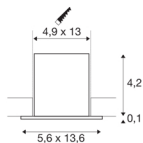

MILANDOS 4

white recessed ceiling light, 3000K 45°

TECHNICAL DATA

Item no.:	1005410
Secondary power / secondary voltage	700mA
Length	13,6 cm
Width	5,6 cm
Height	4,3 cm
Installation length	13 cm
Installation width	4,9 cm
Installation depth	7 cm
Net weight	0,25 kg
Gross weight	0,268 kg
IP Code	IP 20
Safety class	III
Impact resistance class	IK02
Assembly	Recessed
Assembly details	Ceiling
Lumen	650 lm
Colour temperature	3000 Kelvin
Beam angle	45 °
Color	white
CRI	90
UGR ≤	23
LXXBXX data	L80B50