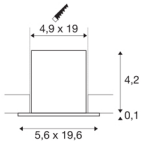

MILANDOS 6

black recessed ceiling light, 2700K 45°

TECHNICAL DATA

Item no.:	1005415
Secondary power / secondary voltage	700mA
Length	19.6 cm
Width	5.6 cm
Height	4.3 cm
Installation length	19 cm
Installation width	4.9 cm
Installation depth	7 cm
Net weight	0.32 kg
Gross weight	0.38 kg
IP Code	IP 20
Safety class	III
Impact resistance class	IK02
Assembly	Recessed
Assembly details	Ceiling
Lumen	770 lm
Colour temperature	2700 Kelvin
Beam angle	45 °
Color	black
CRI	90
UGR ≤	16
LXXBXX data	L80B50