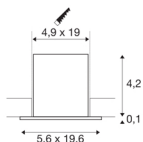

MILANDOS 6

black recessed ceiling light, 3000K 45°

TECHNICAL DATA

Item no.:	1005416
Secondary power / secondary voltage	700mA
Length	19.6 cm
Width	5.6 cm
Height	4.3 cm
Installation length	19 cm
Installation width	4.9 cm
Installation depth	7 cm
Net weight	0.3 kg
Gross weight	0.321 kg
IP Code	IP 20
Safety class	III
Impact resistance class	IK02
Assembly	Recessed
Assembly details	Ceiling
Lumen	780 lm
Colour temperature	3000 Kelvin
Beam angle	45 °
Color	black
CRI	90
UGR ≤	16
LXXBXX data	L80B50