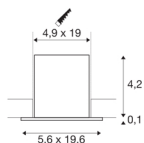

MILANDOS 6

white recessed ceiling light, 2700K 45°

TECHNICAL DATA

Item no.:	1005417
Secondary power / secondary voltage	700mA
Length	19.6 cm
Width	5.6 cm
Height	4.3 cm
Installation length	19 cm
Installation width	4.9 cm
Installation depth	7 cm
Net weight	0.3 kg
Gross weight	0.321 kg
IP Code	IP 20
Safety class	III
Impact resistance class	IK02
Assembly	Recessed
Assembly details	Ceiling
Lumen	960 lm
Colour temperature	2700 Kelvin
Beam angle	45 °
Color	white
CRI	90
UGR ≤	23
LXXBXX data	L80B50