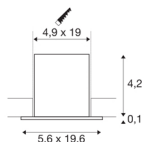

MILANDOS 6

white recessed ceiling light, 3000K 45°

TECHNICAL DATA

Item no.:	1005418
Secondary power / secondary voltage	700mA
Length	19.6 cm
Width	5.6 cm
Height	4.3 cm
Installation length	19 cm
Installation width	4.9 cm
Installation depth	7 cm
Net weight	0.323 kg
Gross weight	0.383 kg
IP Code	IP 20
Safety class	III
Impact resistance class	IK02
Assembly	Recessed
Assembly details	Ceiling
Lumen	980 lm
Colour temperature	3000 Kelvin
Beam angle	45 °
Color	white
CRI	90
UGR ≤	23
LXXBXX data	L80B50