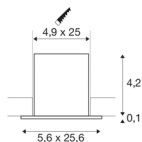

MILANDOS 8

black recessed ceiling light, 2700K 45°

TECHNICAL DATA

Item no.:	1005423
Secondary power / secondary voltage	700mA
Length	25.6 cm
Width	5.6 cm
Height	4.3 cm
Installation length	25 cm
Installation width	4.9 cm
Installation depth	7 cm
Net weight	0.4 kg
Gross weight	0.428 kg
IP Code	IP 20
Safety class	III
Impact resistance class	IK02
Assembly	Recessed
Assembly details	Ceiling
Lumen	1030 lm
Colour temperature	2700 Kelvin
Beam angle	45 °
Color	black
CRI	90
UGR ≤	16
LXXBXX data	L80B50