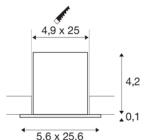

MILANDOS 8

black recessed ceiling light, 3000K 45°

Minimalist, innovative and compact in design, the MILANDOS recessed ceiling light creates high-quality lighting. The true-to-life colour reproduction index of over 90 and the long LED lifespan of 60,000 hours also speak for the light. With a UGR of 16, it produces glare-free light. The simple design of the recessed ceiling light made of aluminium and polycarbonate (PC) blends seamlessly into any room. The spotlight is also quick and easy to install. When will you test out the benefits of SLV's impressive indoor lights?

TECHNICAL DATA

Item no.:	1005424
Secondary power / secondary voltage	700mA
Length	25.6 cm
Width	5.6 cm
Height	4.3 cm
Installation length	25 cm
Installation width	4.9 cm
Installation depth	7 cm
Net weight	0.4 kg
Gross weight	0.428 kg
IP Code	IP 20
Safety class	III
Impact resistance class	IK02
Assembly	Recessed
Assembly details	Ceiling
Lumen	1040 lm
Colour temperature	3000 Kelvin
Beam angle	45 °
Color	black
CRI	90
UGR ≤	16
LXXBXX data	L80B50