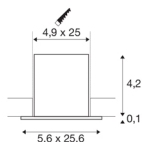

MILANDOS 8

white recessed ceiling light, 2700K 45°

TECHNICAL DATA

Item no.:	1005425
Secondary power / secondary voltage	700mA
Length	25.6 cm
Width	5.6 cm
Height	4.3 cm
Installation length	25 cm
Installation width	4.9 cm
Installation depth	7 cm
Net weight	0.4 kg
Gross weight	0.428 kg
IP Code	IP 20
Safety class	III
Impact resistance class	IK02
Assembly	Recessed
Assembly details	Ceiling
Lumen	1280 lm
Colour temperature	2700 Kelvin
Beam angle	45 °
Color	white
CRI	90
UGR ≤	23
LXXBXX data	L80B50