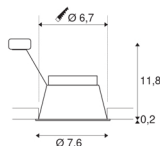

HORN GU10

white recessed ceiling light, 25W blower door tested

TECHNICAL DATA

Item no.:	1005436
Socket	GU10
Number of sockets	1
Primary nominal voltage	220-240V ~50/60Hz mA/V
Height	12 cm
Diameter	7.6 cm
Installation diameter	6.7 cm
Installation depth	13 cm
Net weight	0.14 kg
Gross weight	0.15 kg
IP Code	IP 20 / IP 44
Safety class	II
Impact resistance class	IK02
Assembly	Recessed
Assembly details	Ceiling
Wattage	25 W
Color	white
BIG WHITE Page	373