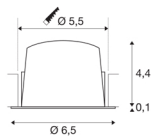

NUMINOS® XS

black recessed ceiling light, 2700K 40°

TECHNICAL DATA

Item no.:	1005502
Secondary power / secondary voltage	200mA
Height	4.5 cm
Diameter	6.5 cm
Installation diameter	5.5 cm
Installation depth	11 cm
Net weight	0.09 kg
Gross weight	0.096 kg
IP Code	IP 20 / IP 44
Safety class	III
Impact resistance class	IK02
Impact resistance	0,2 Joule
Assembly	Recessed
Assembly details	Ceiling
Wattage	7 W
Lumen	620 lm
Colour temperature	2700 Kelvin
Beam angle	40 °
Color	black
CRI	90
UGR ≤	22
LXXBXX data	L80B50